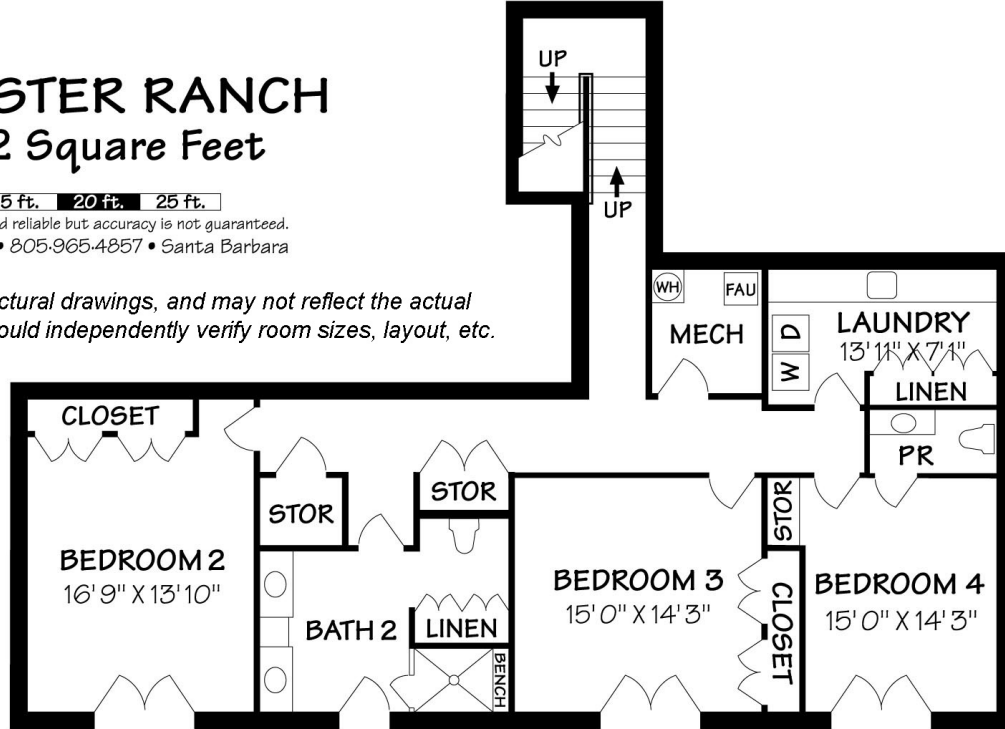

LOT 132 HOLLISTER RANCH

Residence ±4112 Square Feet

Scale: 5 ft. 10 ft. 15 ft. 20 ft. 25 ft.

This information is compiled from sources deemed reliable but accuracy is not guaranteed.
 David Heidelberger • Design & Graphics • 805.965.4857 • Santa Barbara

This floor plan was prepared using the original architectural drawings, and may not reflect the actual "as built" condition of the home. Interested parties should independently verify room sizes, layout, etc.

LOWER LEVEL